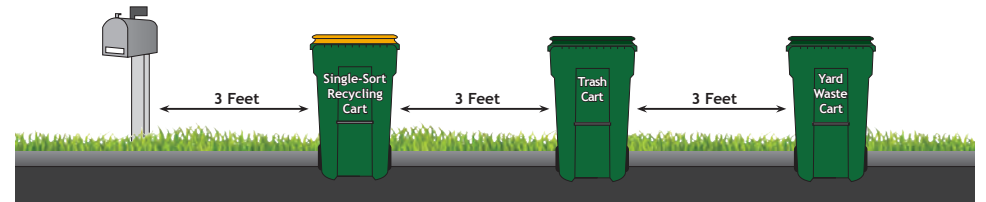

20520 Keokuk Ave
Lakeville, MN 55044

Your week is the Green Week

RECYCLE OFTEN.
RECYCLE RIGHT.^{SM}

2018 Green Week Calendar Inside

Ever wonder, “Why and how to recycle?” Sure, it’s good for the environment, but there’s more to it than that. When you use Recycle Often. Recycle Right.^{SM}, great things happen.

The Main Rules of Recycling:

1. Recycle all bottles, cans and paper
2. Keep items clean and dry
3. NO plastic bags.
4. Place 3 feet away from all other objects.

We need your help to sustain recycling. Certain offenders can slow down the recycling process or even ruin the load.

If we all do our part, the results can really add up. Last year alone, Waste Management recycled enough material to fill nearly 169,000 737s.

To learn more visit RecycleOftenRecycleRight.com.

SSCAL18GRN